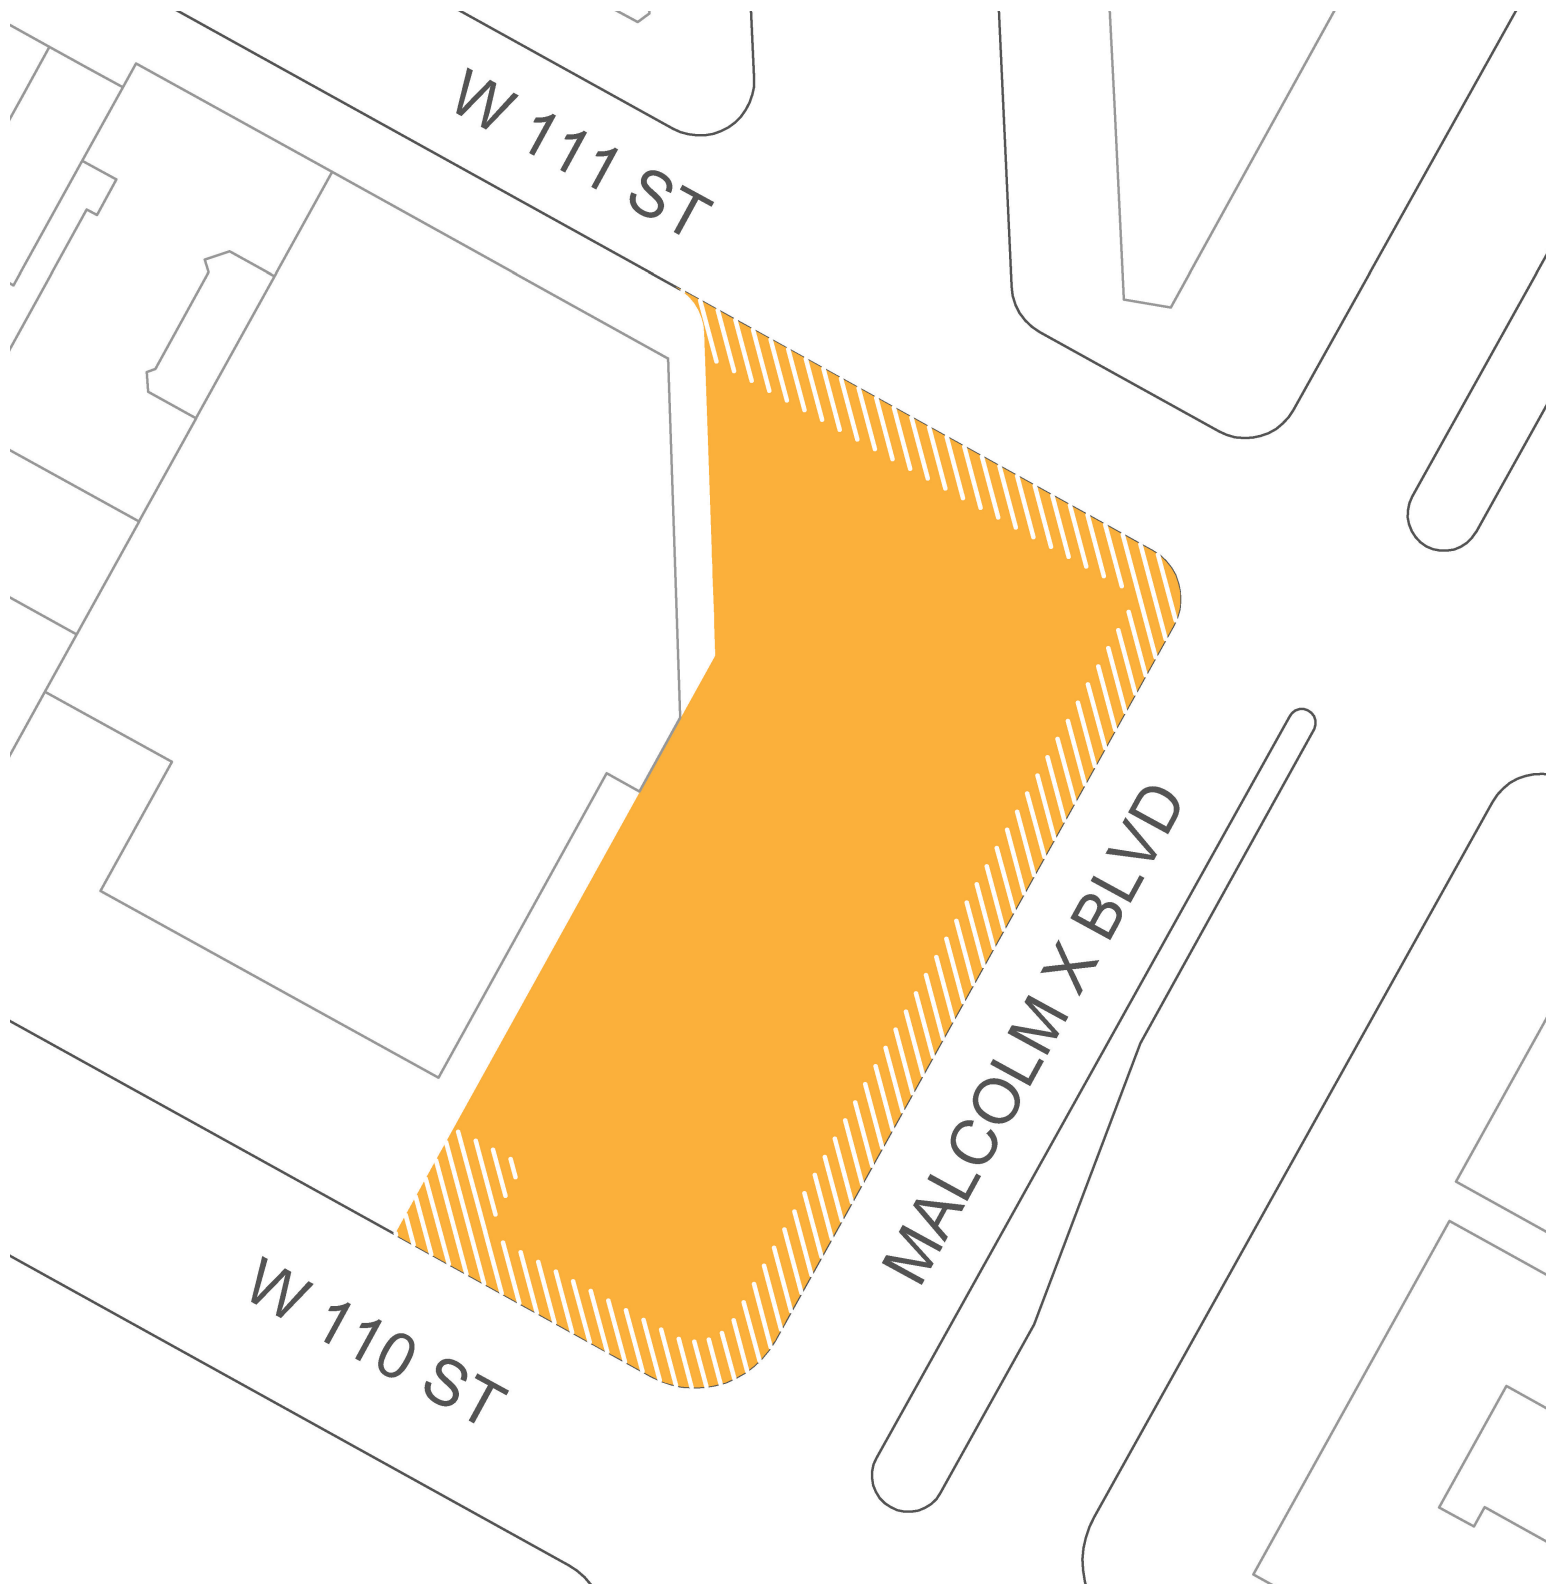

MALCOLM X PLAZA, MANHATTAN

Plaza Partner: Friends of Malcolm X Plaza

 Plaza Area is Approx. 19,060 SF

 Pedestrian Clear Path