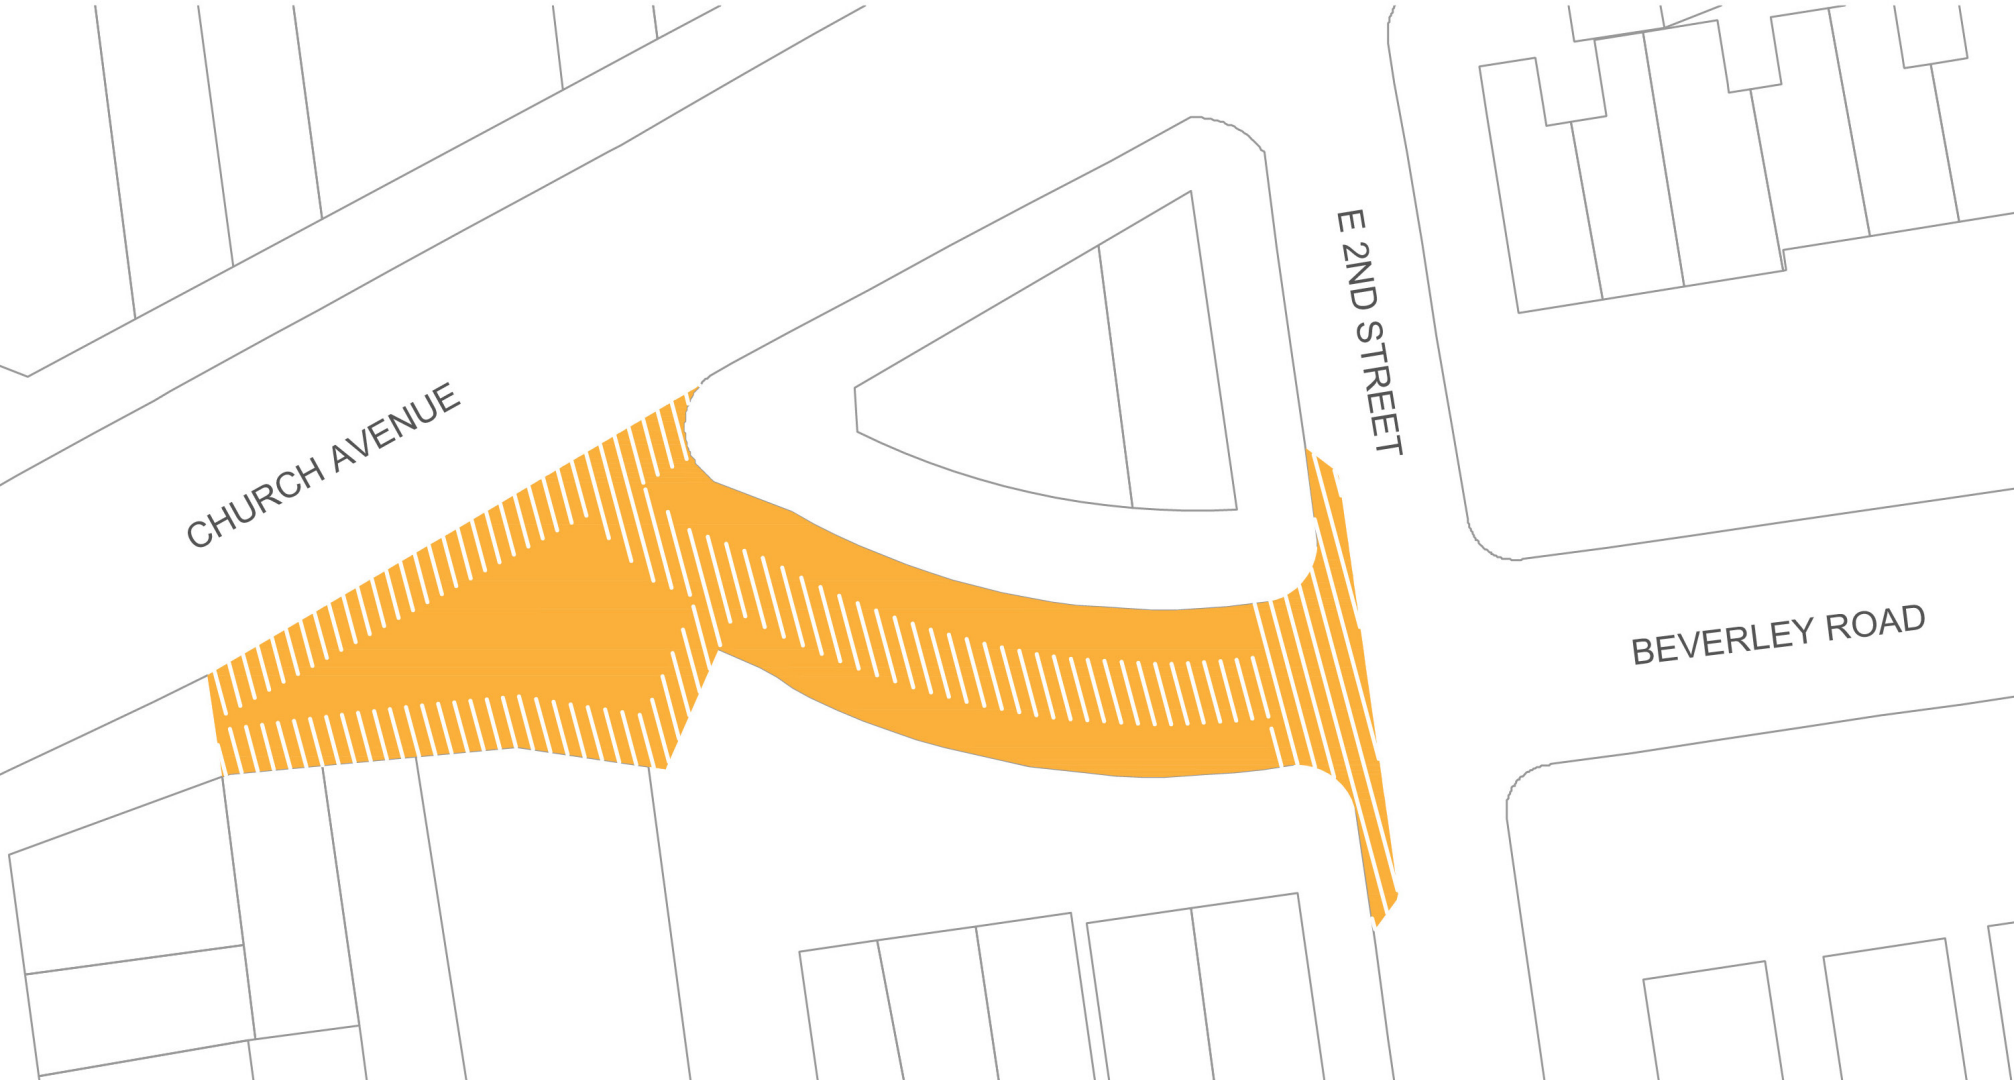

KENSINGTON PLAZA, BROOKLYN

Plaza Partner: Kensington Stewards

 Plaza Area is Approx. 9,200 SF

 Pedestrian Clear Path